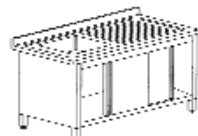

LAVELLI ARMADIATI
SINKS UNIT WITH
SLIDING DOORS